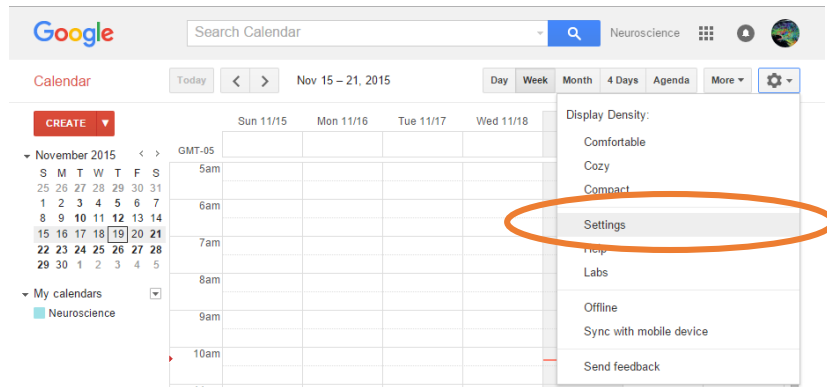

# Checking your Time Zone

1. Go to your **Calendar**.

2. Go to **Settings**.

3. Check your Time Zone. Make sure it says **(GMT: -05:00)Eastern Time**

4. Click **Save**