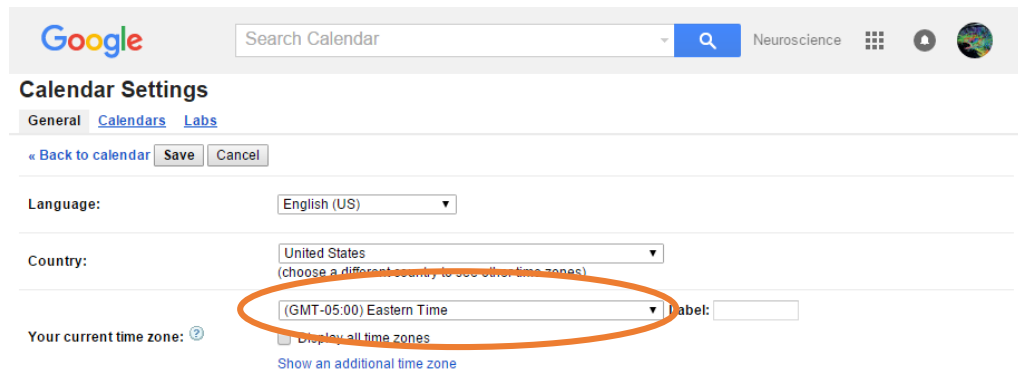

# Checking your Time Zone

1. Go to your **Calendar**.

2. Go to **Settings**.

3. Check your Time Zone. Make sure it says **(GMT: -05:00)Eastern Time**

4. Click **Save**