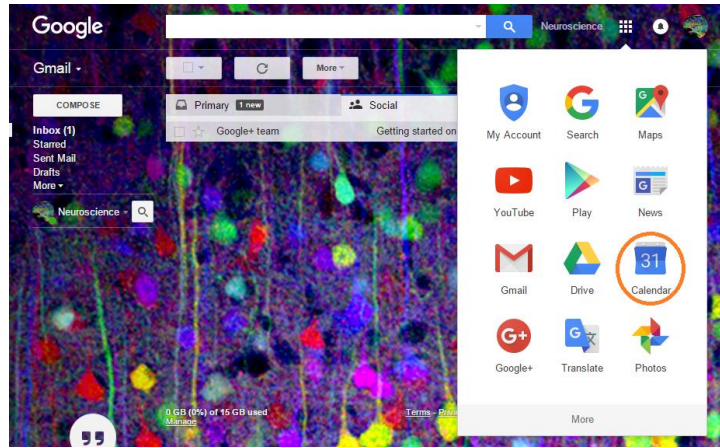

# Checking your Time Zone

1. Go to your **Calendar**.

2. Go to **Settings**.

3. Check your Time Zone. Make sure it says **(GMT: -05:00)Eastern Time**

4. Click **Save**